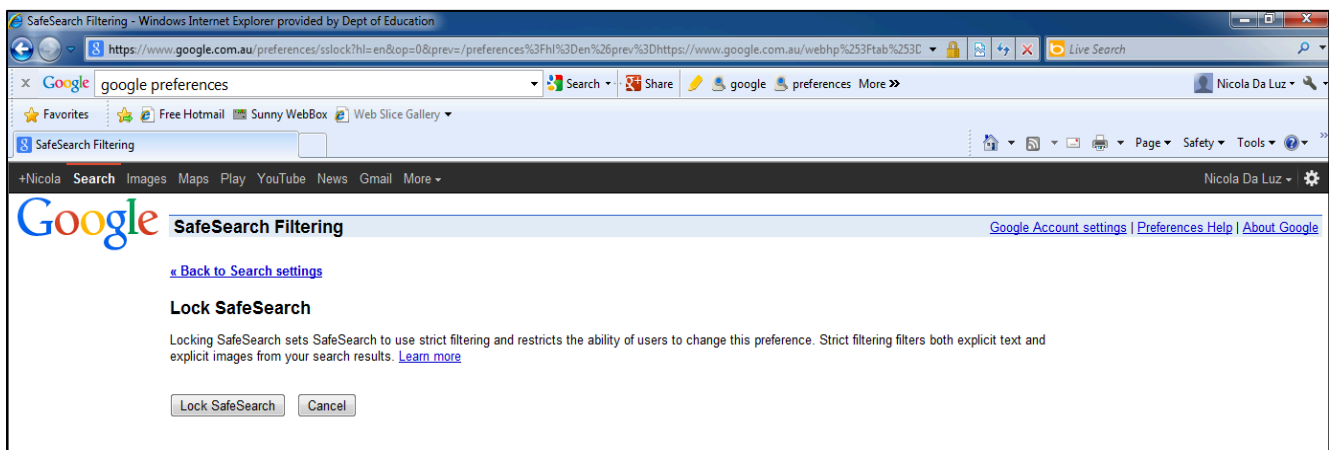

Once logged in select "Lock SafeSearch" button