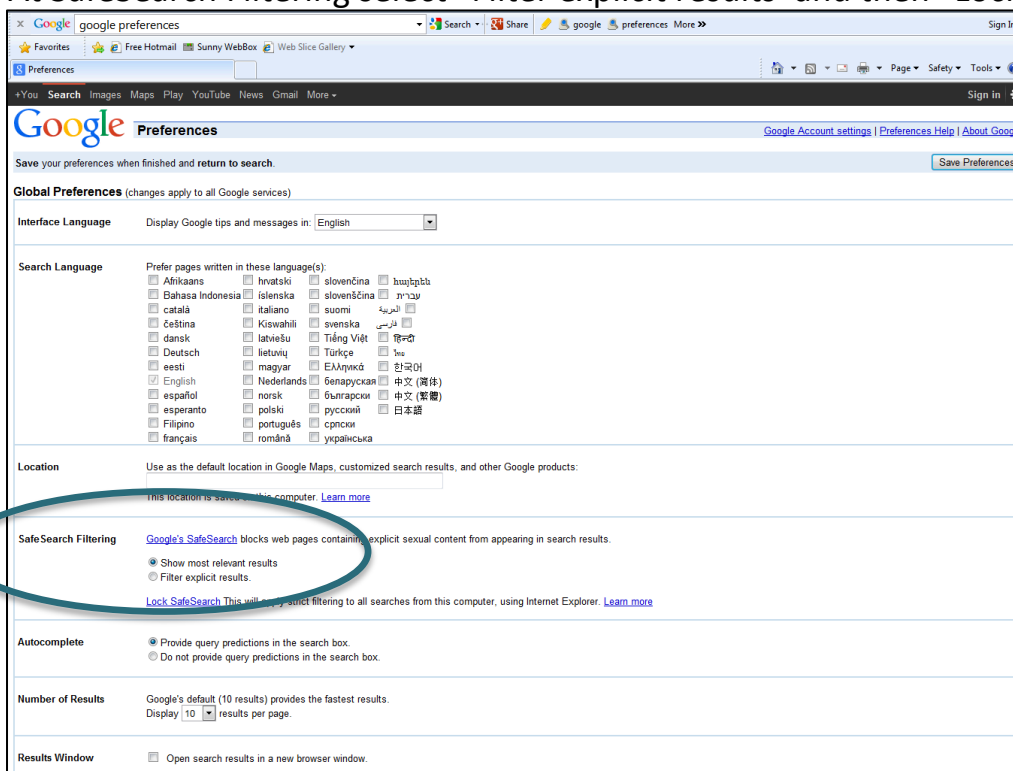

SAFESEARCH LOCK ON INTERNET EXPLORER

When **SafeSearch** is on, sexually explicit video and images will be filtered from **Google** Search result pages, along with results that might link to explicit content. When **SafeSearch** is off, Google will provide the most relevant results for your search and may include explicit content when you search for it.

Go to Internet Explorer
Search for Google browser

Select the Preferences wheel

At SafeSearch Filtering select “Filter explicit results” and then “Lock SafeSearch”

Set up a new Google account or enter your details