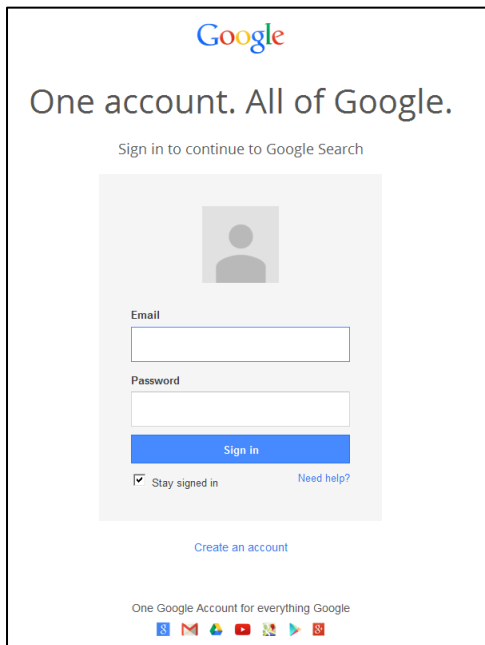

Go to Internet Explorer
Search for Google browser

Select the Preferences wheel

At SafeSearch Filtering select “Filter explicit results” and then “Lock SafeSearch”

Set up a new Google account or enter your details